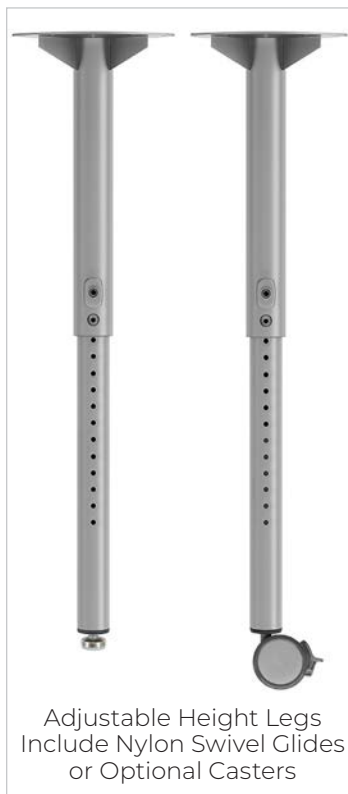

49x64" Velocity Sweep Table
Shown with White Dry Erase
Laminate Top with Dynamic
Blue Legs & Edge Band

Adjustable Height Legs
Include Nylon Swivel Glides
or Optional Casters

Legs Available In Five
Powder Coat Colors