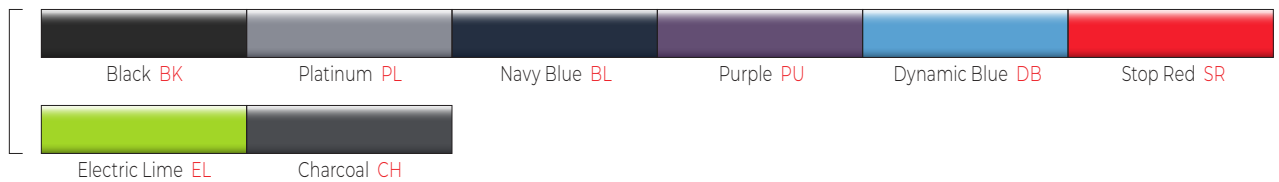

Frame Colors: Powder-coat finish in Stop Red, Dynamic Blue, Electric Lime, Platinum or custom.

Table Top Shapes

Premium High Gloss Laminate Finishes

Vinyl Edge Colors

Frame Colors

36x60" Innovation Table with Ice Gray Dry Erase Top, Stop Red Powder-Coat Frame with Black Edge Band

Model: AI366036DE

36x60" Innovation Table with Sky Blue Dry Erase Top, Dynamic Blue Powder-Coat Frame and Edge Band

Model: AI366036DE

Custom sizes and laminate colors are available. Contact your dealer for pricing. Minimum order quantities may apply.