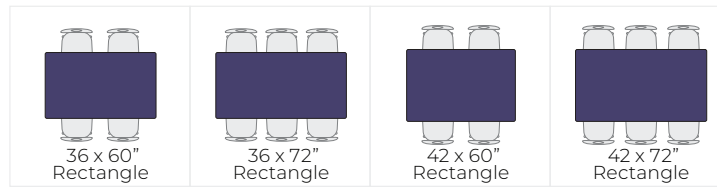

Table Heights: 30, 36, 40" or custom.

Casters: 3" dual-lock non-marring casters.

High Pressure Laminate: 1¼" thick 45lb. density particleboard sealed with laminate backer for balanced construction. Long-life HPL surface with form fitting vinyl edge banding.

Frame Colors: Powder-coat finish in Stop Red, Dynamic Blue, Electric Lime, Platinum or custom.

Table Top Shapes

Premium High Gloss Laminate Finishes

Vinyl Edge Colors

Frame Colors

36x60" Innovation Table with Ice Gray Dry Erase Top, Stop Red Powder-Coat Frame with Black Edge Band

Model: AI366036DE

36x60" Innovation Table with Sky Blue Dry Erase Top, Dynamic Blue Powder-Coat Frame and Edge Band

Model: AI366036DE

Custom sizes and laminate colors are available. Contact your dealer for pricing. Minimum order quantities may apply.