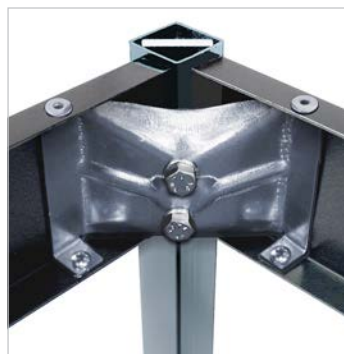

Frame Construction: 16 gauge 1¼" square tubular steel legs with adjustable steel glides available in black or chrome finish. 16 gauge 3¼" apron available in complementary black or gray finish. 14 gauge steel corner brackets with premium Twin-Bolt fastening system.

Standard Table Height: Work surface height of 30".

Optional Adjustable Legs: Legs telescope from 24" to 36" in one inch increments. Twin set screws provide rigid leg stability at any height setting. (Order L-80ADJ)

36x60" Utility Table Shown with Gray Nebula Laminate Top, Chrome Legs, Dove Gray Frame and Edge Band
Model: 803660

Optional Adjustable-Height Legs

Optional Powder-coat Legs Telescope From 24 to 36" Black (Order L-80ADJBK) Dove Gray (Order L-80ADJDG)

Reinforced Twin-Bolt Corner Brackets

Twin Set Screws Provide Positive Leg Stability At All Height Settings

All Steel Frame

Table Top Shapes

 18 x 48" Rectangle	 18 x 60" Rectangle	 18 x 72" Rectangle	 20 x 40" Rectangle	 20 x 54" Rectangle	 20 x 60" Rectangle	 24 x 48" Rectangle	 24 x 54" Rectangle
 24 x 60" Rectangle	 24 x 72" Rectangle	 30 x 48" Rectangle	 30 x 60" Rectangle	 30 x 72" Rectangle	 36 x 72" Rectangle		