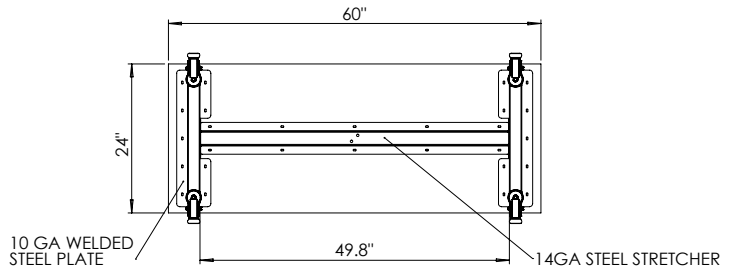

INNOVATIVE DESIGNS
FOR CREATIVE SPACES.

CUT SHEET

Innovation-N Collection

Unbeatable
30.5 Year Warranty

Heavy Duty
All Steel Casters

Fully welded leg system
with robust cross support

| INNOVATION-N COLLECTION | | |
|---------------------------------|-------------|--|
| STANDARD HPL W/ GLIDES | | |
| Innovation N-Series Tables | AIN2460GL | 24x60" Rectangle, Innovation-N, Adj. Height Table w/ Glides (27"-40" H) |
| Innovation N-Series Tables | AIN2472GL | 24x72" Rectangle, Innovation-N, Adj. Height Table w/ Glides (27"-40" H) |
| Innovation N-Series Tables | AIN3060GL | 30x60" Rectangle, Innovation-N, Adj. Height Table w/ Glides (27"-40" H) |
| Innovation N-Series Tables | AIN3072GL | 30x72" Rectangle, Innovation-N, Adj. Height Table w/ Glides (27"-40" H) |
| STANDARD HPL W/ CASTERS | | |
| Innovation N-Series Tables | AIN2460CA | 24x60" Rectangle, Innovation-N, Adj. Height Table w/ Casters (30"-43" H) |
| Innovation N-Series Tables | AIN2472CA | 24x72" Rectangle, Innovation-N, Adj. Height Table w/ Casters (30"-43" H) |
| Innovation N-Series Tables | AIN3060CA | 30x60" Rectangle, Innovation-N, Adj. Height Table w/ Casters (30"-43" H) |
| Innovation N-Series Tables | AIN3072CA | 30x72" Rectangle, Innovation-N, Adj. Height Table w/ Casters (30"-43" H) |
| DRY ERASE HPL W/ GLIDES | | |
| Innovation N-Series Tables | AIN2460GLDE | Dry Erase 24x60" Rectangle, Innovation-N, Adj. Height Table w/ Glides (27"-40" H) |
| Innovation N-Series Tables | AIN2472GLDE | Dry Erase 24x72" Rectangle, Innovation-N, Adj. Height Table w/ Glides (27"-40" H) |
| Innovation N-Series Tables | AIN3060GLDE | Dry Erase 30x60" Rectangle, Innovation-N, Adj. Height Table w/ Glides (27"-40" H) |
| Innovation N-Series Tables | AIN3072GLDE | Dry Erase 30x72" Rectangle, Innovation-N, Adj. Height Table w/ Glides (27"-40" H) |
| DRY ERASE HPL W/ CASTERS | | |
| Innovation N-Series Tables | AIN2460CADE | Dry Erase 24x60" Rectangle, Innovation-N, Adj. Height Table w/ Casters (30"-43" H) |
| Innovation N-Series Tables | AIN2472CADE | Dry Erase 24x72" Rectangle, Innovation-N, Adj. Height Table w/ Casters (30"-43" H) |
| Innovation N-Series Tables | AIN3060CADE | Dry Erase 30x60" Rectangle, Innovation-N, Adj. Height Table w/ Casters (30"-43" H) |
| Innovation N-Series Tables | AIN3072CADE | Dry Erase 30x72" Rectangle, Innovation-N, Adj. Height Table w/ Casters (30"-43" H) |