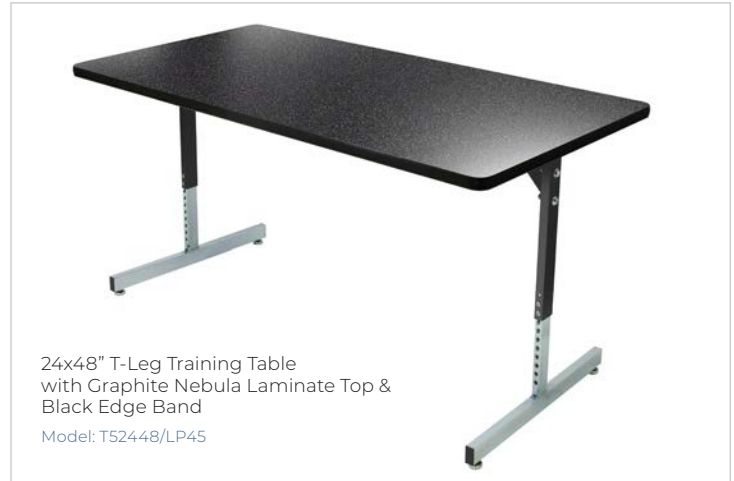

T Series Pedestal Tables

Specifications

Work Surface: 1¼" thick, 45 lb. density particleboard with premium scratch and stain resistant high pressure laminate (HPL) surface with form fitting vinyl edge banding. Backer sheet for balanced construction.

Frame: Rectangular 16 gauge tubing with full width stretcher bar. Black enamel over chrome plated lower section with adjustable nylon swivel glides.

Table Heights: Legs adjust in one inch increments using a two-point fastening system. Table height adjusts from 24 to 32 inches.

Options

Book Box: High impact plastic, available in black or platinum color. 18 x 12 x 4" (inside dimension).

(Order BBPBK black or BBPPL platinum)

Locking Swivel Casters: 2½" swivel mounted locking casters replace standard glides. (Order CA60B)

Grommet: 2" plastic insert. Placement per your specifications. (Order GROMMET)

Back Pack Hook: 11 gauge top plate connected to ¼" diameter wire hook. Fully chrome plated. (Order HOOK)

Plastic Book Box Available in Black or Platinum