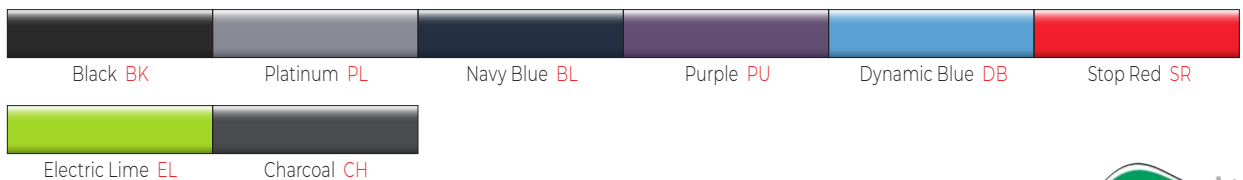

Optional Casters Add Approximately 2" Height

Precision Leg Fastening System

Plastic Book Box Available In Black Or Platinum

Table Top Shapes

Premium High Gloss Laminate Finishes

Vinyl Edge Colors

Leg Colors

42x72" Doodle Table with Ice Gray Dry Erase Top, Platinum Legs & Edge Band
Model: ARO4272DDDE

30x60" Merge Table with Apple Green Dry Erase Top, Platinum Legs & Edge Band
Model: ARO3060MGDE

60x72" Team Table with White Dry Erase Top, Black Legs & Edge Band
Model: ARO6072TMDE