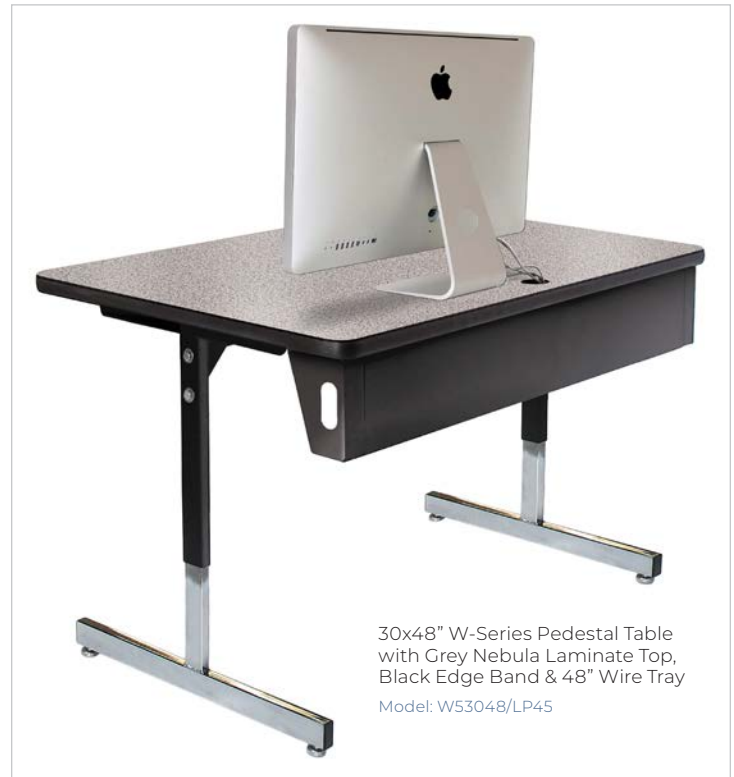

INNOVATIVE DESIGNS
FOR CREATIVE SPACES.

W Series Pedestal Tables

Specifications

Work Surface: 1¼" thick, 45 lb. density particleboard with premium scratch and stain resistant high pressure laminate (HPL) surface with form fitting vinyl edge banding. Backer sheet for balanced construction.

Frame: Rectangular 16 gauge tubing with full width stretcher bar. Black enamel over chrome plated lower section with adjustable nylon swivel glides.

Wire Tray: 16 Gauge formed steel. 7" high panel 3 x 2" channel for wire support. Black powder coat finish.

Table Heights: Legs adjust in one inch increments using a two-point fastening system. Table height adjusts from 24 to 32 inches.

Options

Locking Swivel Casters: 2½" swivel mounted locking casters replace standard glides. (Order CA60B)

Grommet: 2" plastic insert. Placement per your specifications. (Order GROMMET)

30x48" W-Series Pedestal Table with Grey Nebula Laminate Top, Black Edge Band & 48" Wire Tray
Model: W53048/LP45